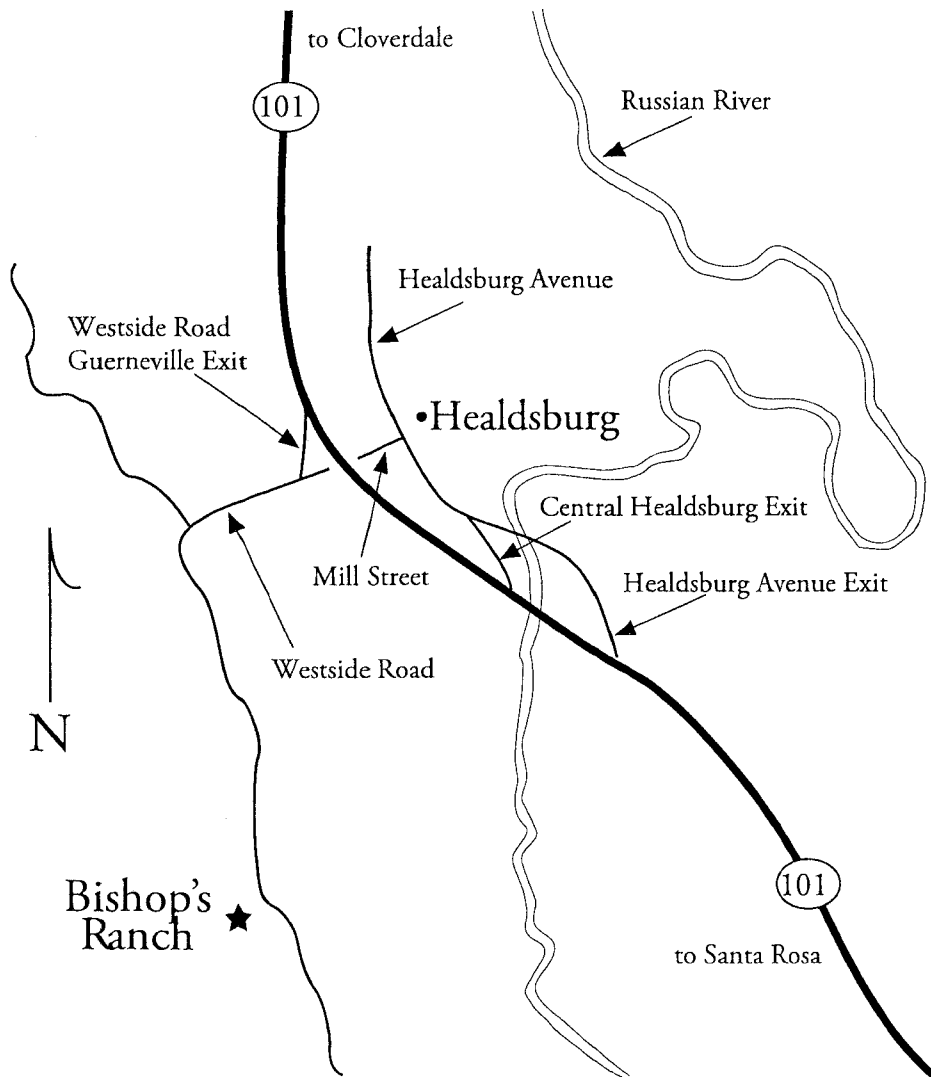

Driving Directions

The Bishop's Ranch is 75 miles north of San Francisco, southwest of Healdsburg on Westside Road.

Coming From the South: Take 101 North to the Central Healdsburg Exit. At the second stop light, make a hard left onto Mill Street which becomes Westside Road. Drive approximately 5 miles. Just beyond the Bucher Dairy, look for The Bishop's Ranch sign on the right.

Coming from the North: Take 101 South to the Westside Road/Guerneville Exit. Turn right onto Westside Road and continue 5 miles to The Bishop's Ranch entrance.

The Bishop's Ranch

5297 Westside Road

Healdsburg, California 95448-9413